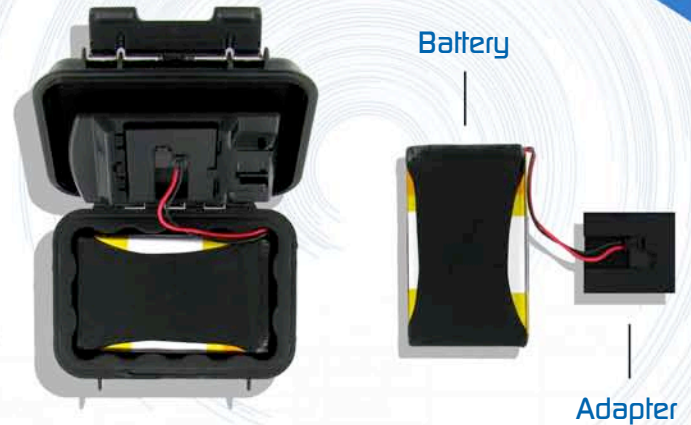

Live Trac PT-10 Pro Plus

[Portable/Battery Powered]

Spec Sheet

Update Frequency	20' or Every 10 Sec Over 10 MPH
Battery Size	14 Ah
Motion Hours	100 Hours
Drive Time @ 1 Hr Per Day	3.3 Months
Magnetic Mount Case	Included
Dimensions	5" x 4" x 2.75"
Waterproof	Yes
Monthly Device	\$39.95 Unlimited Use
Service Agreement	Month To Month

LIVE TRAC PT-10 Pro Plus

- Compact Size
- 100 Motion Hour Battery Life - 14 Amp Hour Rating
- Deploys In Seconds

SAAS Specifications (Software As A Service)

DATA CENTER/SERVERS

Location:	United States
Data Connection:	2 Redundant 10 Mbit Fiber Connections
Backup Power:	Individual Server Racks Entire Facility Battery Backup Plus Natural Gas Generator
Servers:	164 Server Blades 4 Processor Cores Per Blade 66 Server Blades On Stand-By

SOFTWARE

Program:	Web Based
Updates:	Automatic
Update Frequency:	Constant

PHYSICAL SPECIFICATIONS

Dimensions	5" L x 4" W x 2.75" H
Weight	4 Ounces
Housing	Polycarbonate
Standard Battery	1300 mAh Rechargeable Li-Ion

ELECTRICAL SPECIFICATIONS

Operating Voltage	3.7V VDC
TX Power	2W

ENVIRONMENTAL SPECIFICATIONS

Operating	-4° to 140°F (-20°C to 60° C)
Functional	-4° to 158°F (-20°C to 70° C)
Storage	-40° to 185°F (-40°C to 85° C)
Humidity	Up to 95% non-condensing