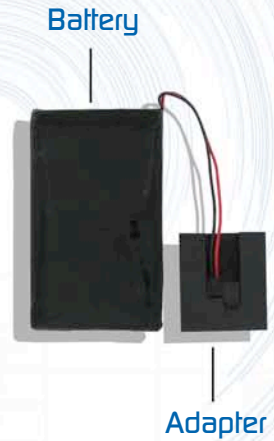

Live Trac PT-10 Professional

[Portable/Battery Powered]

Spec Sheet

Update Frequency	20' or Every 10 Sec Over 10 MPH
Battery Size	9.2 Ah
Motion Hours	60 Hours
Drive Time @ 1 Hr Per Day	2 Months
Magnetic Mount Case	Included
Dimensions	5" x 4" x 2.75"
Waterproof	Yes
Monthly Device	\$39.95 Unlimited Use
Service Agreement	Month To Month

LIVE TRAC PT-10 Pro

Battery

Adapter

- Best Selling Portable Tracker!
- 60 Motion Hour Battery Life - 9 Amp Rating
- Unparalleled Reliability

SAAS Specifications (Software As A Service)

DATA CENTER/SERVERS

Location:	United States
Data Connection:	2 Redundant 10 Mbit Fiber Connections
Backup Power:	Individual Server Racks Entire Facility Battery Backup Plus Natural Gas Generator
Servers:	164 Server Blades 4 Processor Cores Per Blade 66 Server Blades On Stand-By