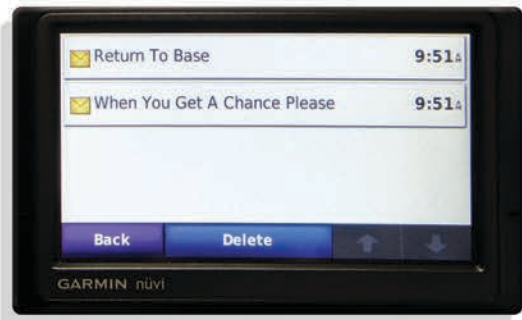

Dimensions:	4" x 2" x .85"
Antenna:	Internal
GPS Chipset:	50 Channel Receiver -168 dBm tracking
Power Source:	9 to 30 VDC
Operating Temp:	-22 to 149 Degrees F
Installation:	Basic 3 Wire

*Additional features like door unlock/starter disable require the use of relays which are sold separately at www.LiveViewGPS.com.

Integrates With Garmin® nuvi® And dezl® Navigation Devices*

Dispatch Service Calls From Your Desktop

Send And Receive Messages

Flat Rate, Unlimited Use Subscription Plans Include:

- 10s Tracking Without Messaging: \$29.95 Per Month
- 10s Tracking W/Messaging: \$39.95 Per Month
- 5s Tracking Available: Call For Current Rates