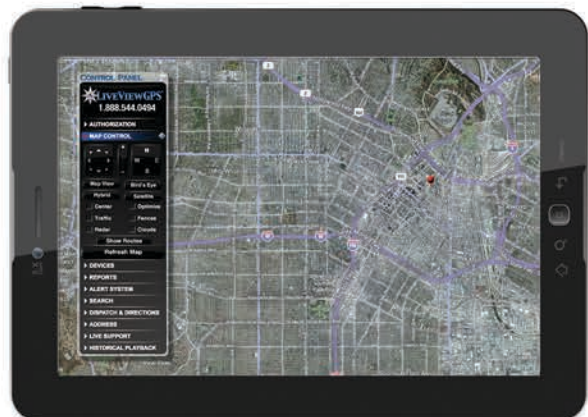

Personal Use - Track teen and elderly drivers, monitor family members, find the truth and gain peace of mind.

COMPETITIVE EDGE

1, 5 or 10 Second Position Updates

EASY TO USE

User Friendly & Intuitive Interface

NO CONTRACTS

Month To Month Billing

SATISFACTION

Iron Clad Money Back Guarantee

SERVICE

Unparalleled Customer Service & Support

All Live Trac Devices Include:

FREE iPhone®/iPad®/Droid® & Mobile Device Access Using Microsoft Virtual Earth®. Optional iPhone/Droid Mobile Applications Using Google Earth®.**